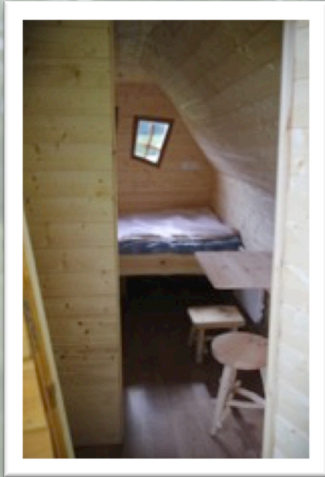

# CROOKED CAMPING HOUSE

- + 220V ELECTRIC WITH MULTIPLE OUTLETS
- + FULLY INSULATED
- + LIGHTING (LED)
- + SMALL KITCHEN AREA
- + WARM WATER FROM 15L WATER-HEATER
- + SHOWER / WC
- + ELECTRIC HEATING
- + 1400 X 1900 SOFT BED
- + TV CABLE
- + FOLDABLE TABLE AND 2 TABOURETS