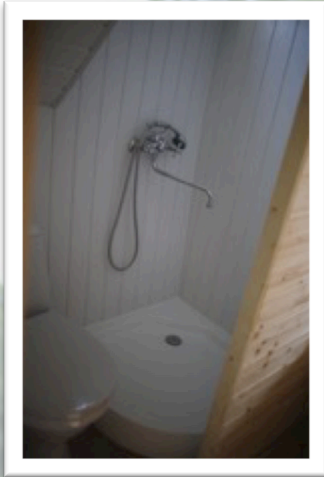

# CROOKED CAMPING HOUSE

- + 220V ELECTRIC WITH MULTIPLE OUTLETS
- + FULLY INSULATED
- + LIGHTING (LED)
- + SMALL KITCHEN AREA
- + WARM WATER FROM 15L WATER-HEATER
- + SHOWER / WC
- + ELECTRIC HEATING
- + 1400 X 1900 SOFT BED
- + TV CABLE
- + FOLDABLE TABLE AND 2 TABOURETS