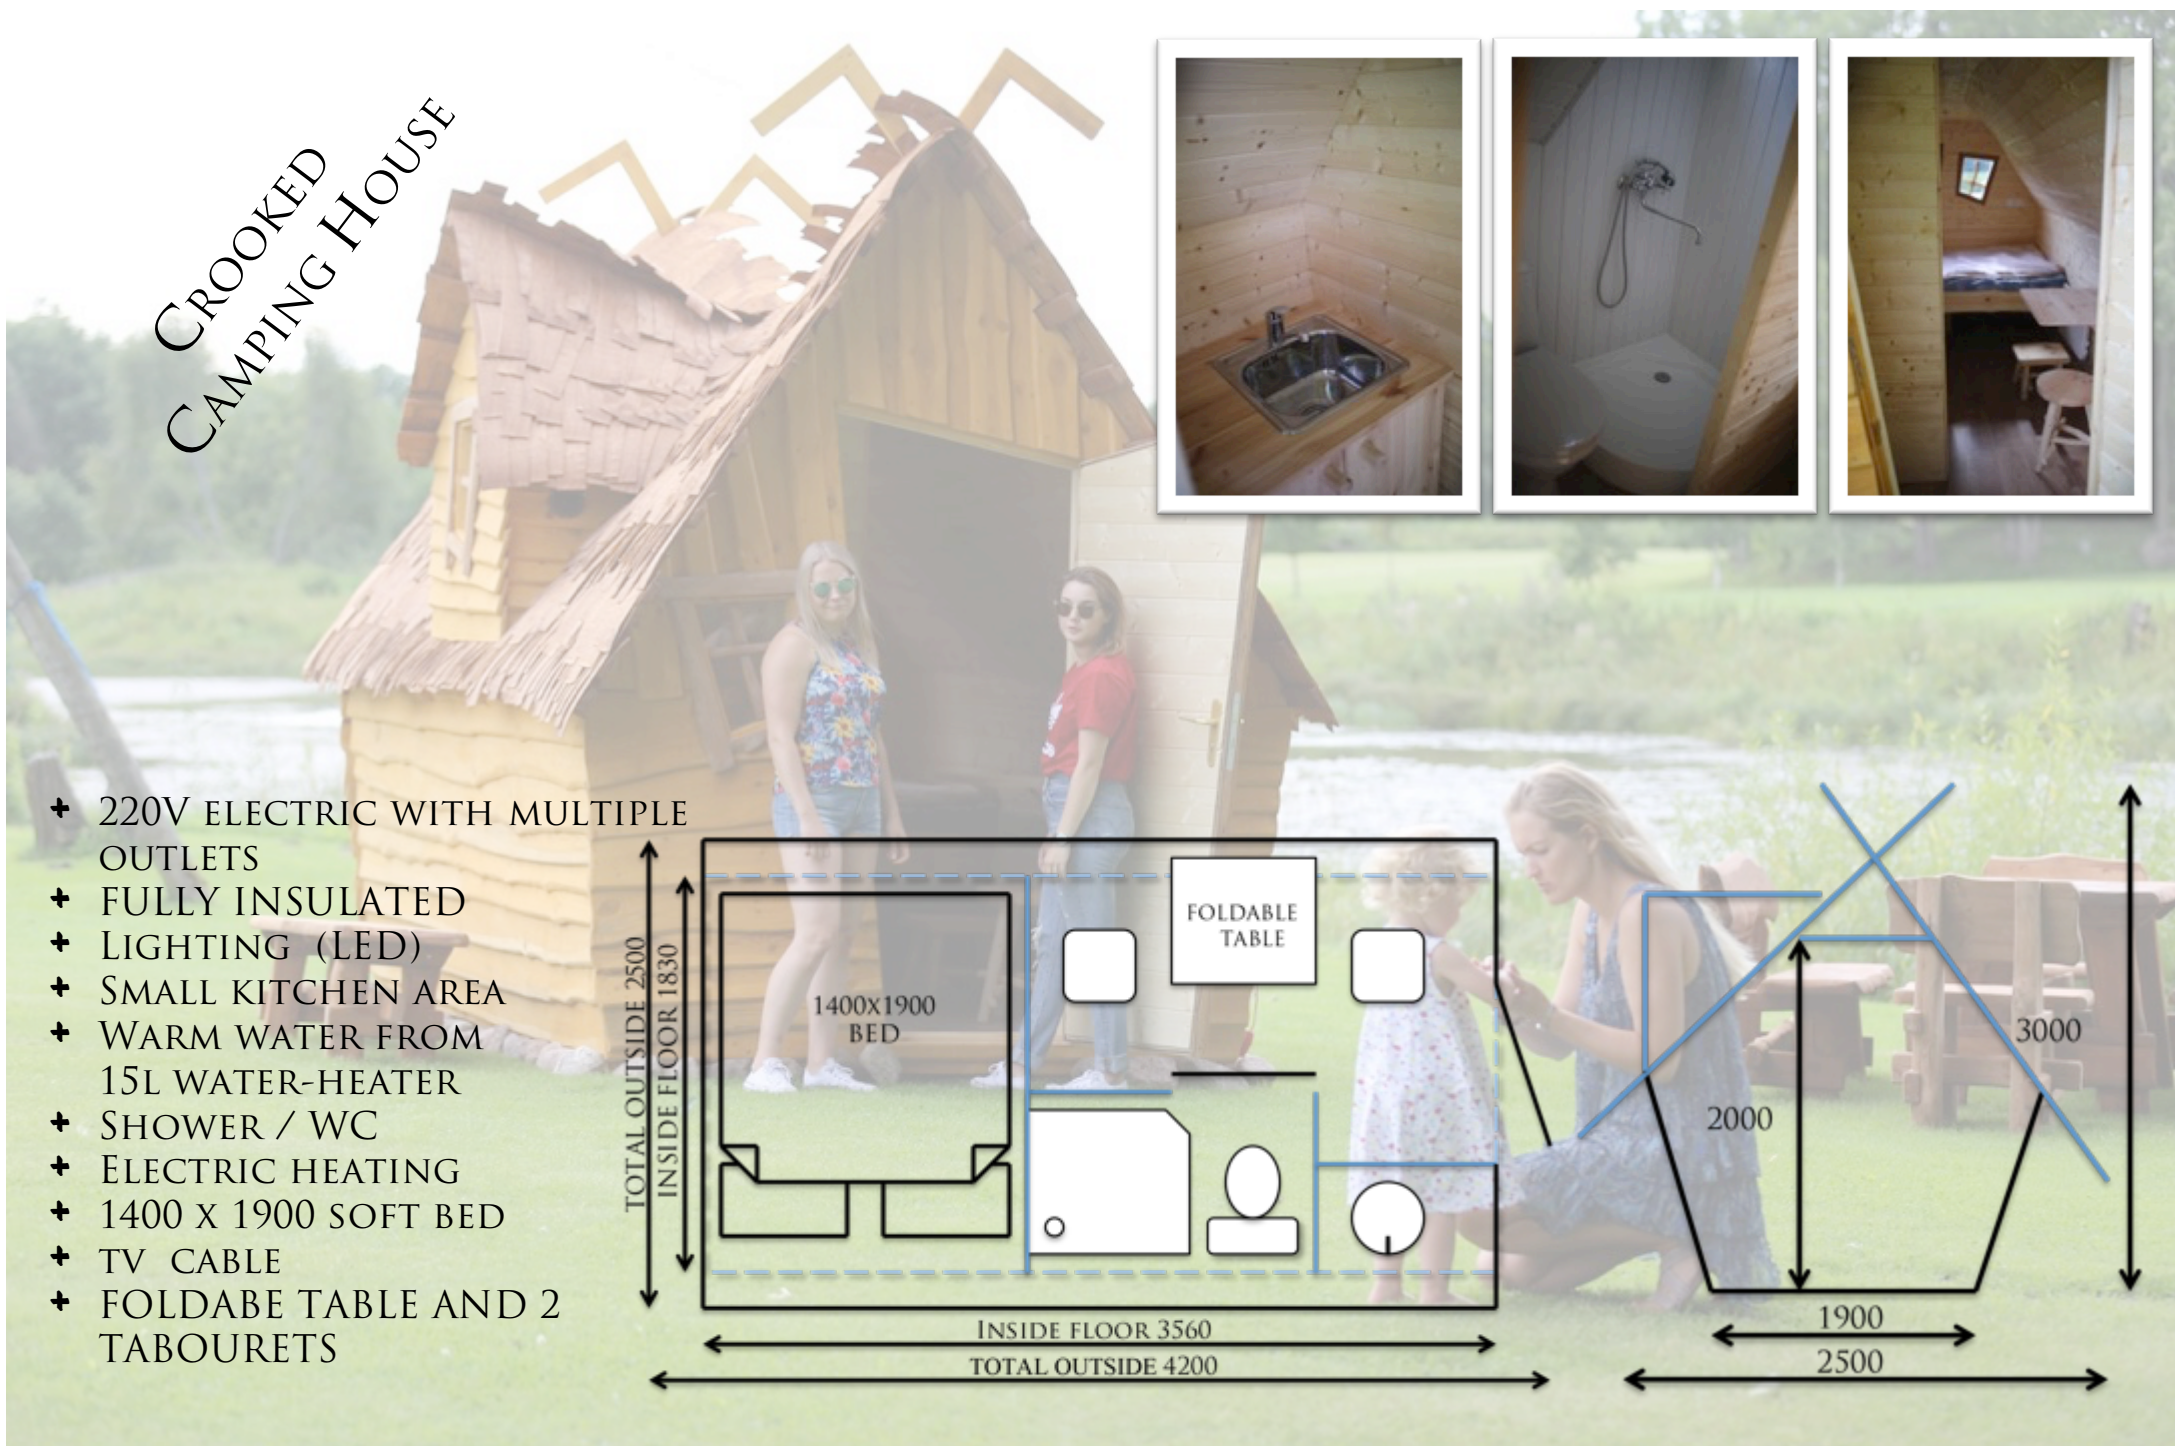

# CROOKED CAMPING HOUSE

- + 220V ELECTRIC WITH MULTIPLE OUTLETS
- + FULLY INSULATED
- + LIGHTING (LED)
- + SMALL KITCHEN AREA
- + WARM WATER FROM 15L WATER-HEATER
- + SHOWER / WC
- + ELECTRIC HEATING
- + 1400 X 1900 SOFT BED
- + TV CABLE
- + FOLDABLE TABLE AND 2 TABOURETS