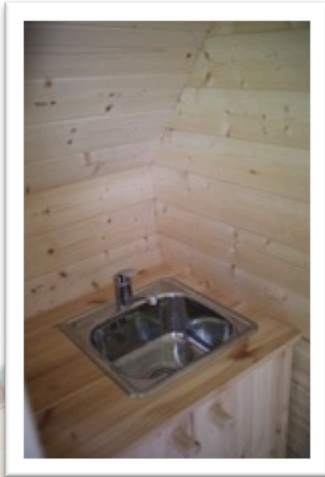

# CROOKED CAMPING HOUSE

- + 220V ELECTRIC WITH MULTIPLE OUTLETS
- + FULLY INSULATED
- + LIGHTING (LED)
- + SMALL KITCHEN AREA
- + WARM WATER FROM 15L WATER-HEATER
- + SHOWER / WC
- + ELECTRIC HEATING
- + 1400 X 1900 SOFT BED
- + TV CABLE
- + FOLDABLE TABLE AND 2 TABOURETS